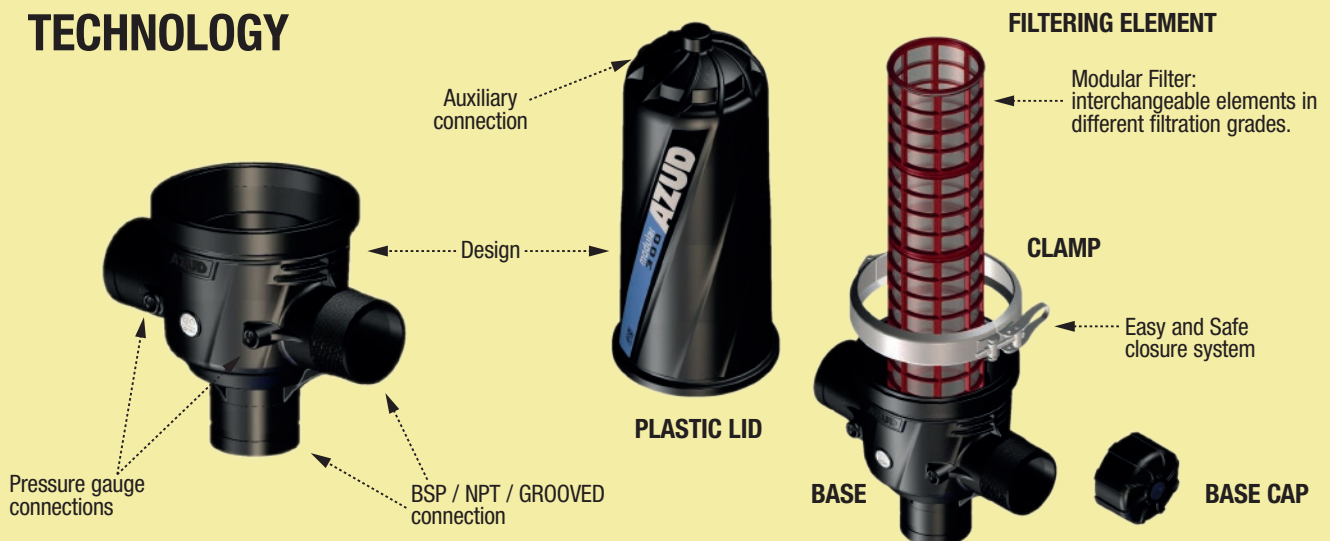

AZUD modular 300

AZUD MODULAR 300 filtration range is based on low maintenance and optimum safety in filtration.

Optimization of the performance and minimum frequency and intensity of maintenance labours.

ADVANTAGES

- ✓ **Modularity. Versatility, compatibility.**
The system permits a wide range of possibilities with a minimal number of components.
- ✓ **Manufactured in plastic materials.**
- ✓ **Low Maintenance and Easy.**
Without tooling.
- ✓ **Water and energy saving.**

TECHNOLOGY

AZUD modular 300

AZUD MODULAR 300 130 micron	Maximum flow	Filtering surface	
		Screen	
2N	30 m ³ /h 132 gpm	815 cm ² 126 in ²	
2S	30 m ³ /h 132 gpm	1.087 cm ² 169 in ²	
3C	50 m ³ /h 220 gpm	815 cm ² 126 in ²	
3N	50 m ³ /h 220 gpm	1.087 cm ² 169 in ²	
4N	70 m ³ /h 308 gpm	1.630 cm ² 252 in ²	
4S	100 m ³ /h 440 gpm	2.174 cm ² 334 in ²	
6N	100 m ³ /h 440 gpm	2.174 cm ² 334 in ²	