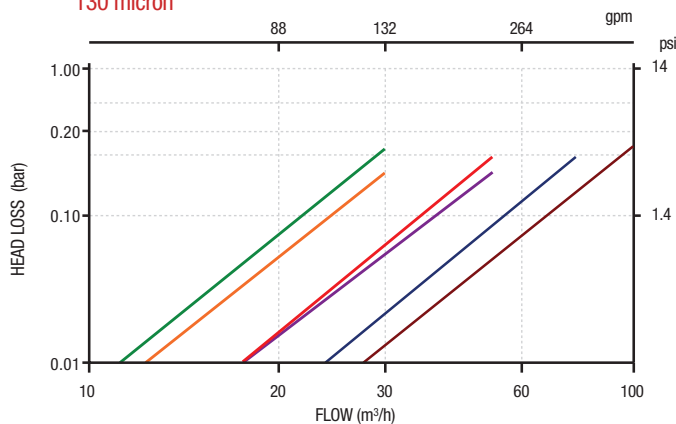

pH>4 • Maximum pressure 10 bar / 145 psi • Maximum temperature 60 °C / 140 °F

AZUD MODULAR 300 HEAD LOSS

130 micron

AZUD MODULAR 300 SCREEN
— 2N — 2S — 3C — 3N — 4N — 4S-6N

FILTER CONFIGURATION	Connection	Model	Connection			Dimensions					
			A	B	C	H		W		X	
						mm	in	mm	in	mm	in
	2"	2NR	BSP	BSP	BSP	597	24	309	12	133	5
		2NA	NPT	NPT	NPT						
		2NV	GROOVED	GROOVED	BSP						
		2NW	GROOVED	BSP	GROOVED						
	2"Super	2SR	BSP	BSP	BSP	721	28	309	12	133	5
		2SA	NPT	NPT	NPT						
		2SV	GROOVED	GROOVED	BSP						
		2SW	GROOVED	BSP	GROOVED						
	3" C	3CR	BSP	BSP	BSP	615	24	336	13	147	6
		3CA	NPT	NPT	NPT						
		3CV	GROOVED	GROOVED	BSP						
		3CW	GROOVED	BSP	GROOVED						
	3"	3NR	BSP	BSP	BSP	727	29	336	13	147	6
		3NA	NPT	NPT	NPT						
		3NV	GROOVED	GROOVED	BSP						
		3NW	GROOVED	BSP	GROOVED						
	4"	4NL	GROOVED	GROOVED	-	950	37	341	13	-	-
		4NB	BRIDA	BRIDA							
		4SL	GROOVED	GROOVED	-						
	4"Super	4SB	GROOVED	GROOVED	-	1200	47	341	13	-	-
		4SB	BRIDA	BRIDA							
	6"	6NB	BRIDA	BRIDA	-	1200	47	531	21	-	-