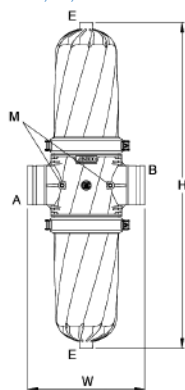

4N, 4S, 6N

MATERIAL

Housing	Polyamide reinforced with fiberglass
Filtering element	AISI 316 stainless steel screen
Clamp	Stainless steel
Sealing element	NBR

pH>4 • Maximum pressure 10 bar / 145 psi • Maximum temperature 60 °C / 140 °F