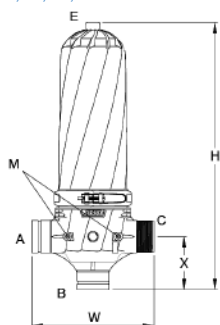

AZUD modular 300

AZUD MODULAR 300 130 micron	Maximum flow	Filtering surface	
		Screen	
2N	30 m³/h 132 gpm	815 cm² 126 in²	
2S	30 m³/h 132 gpm	1.087 cm² 169 in²	
3C	50 m³/h 220 gpm	815 cm² 126 in²	
3N	50 m³/h 220 gpm	1.087 cm² 169 in²	
4N	70 m³/h 308 gpm	1.630 cm² 252 in²	
4S	100 m³/h 440 gpm	2.174 cm² 334 in²	
6N	100 m³/h 440 gpm	2.174 cm² 334 in²	

Other filtration grades available.

AZUD MODULAR 300

2N, 2S, 3C, 3N